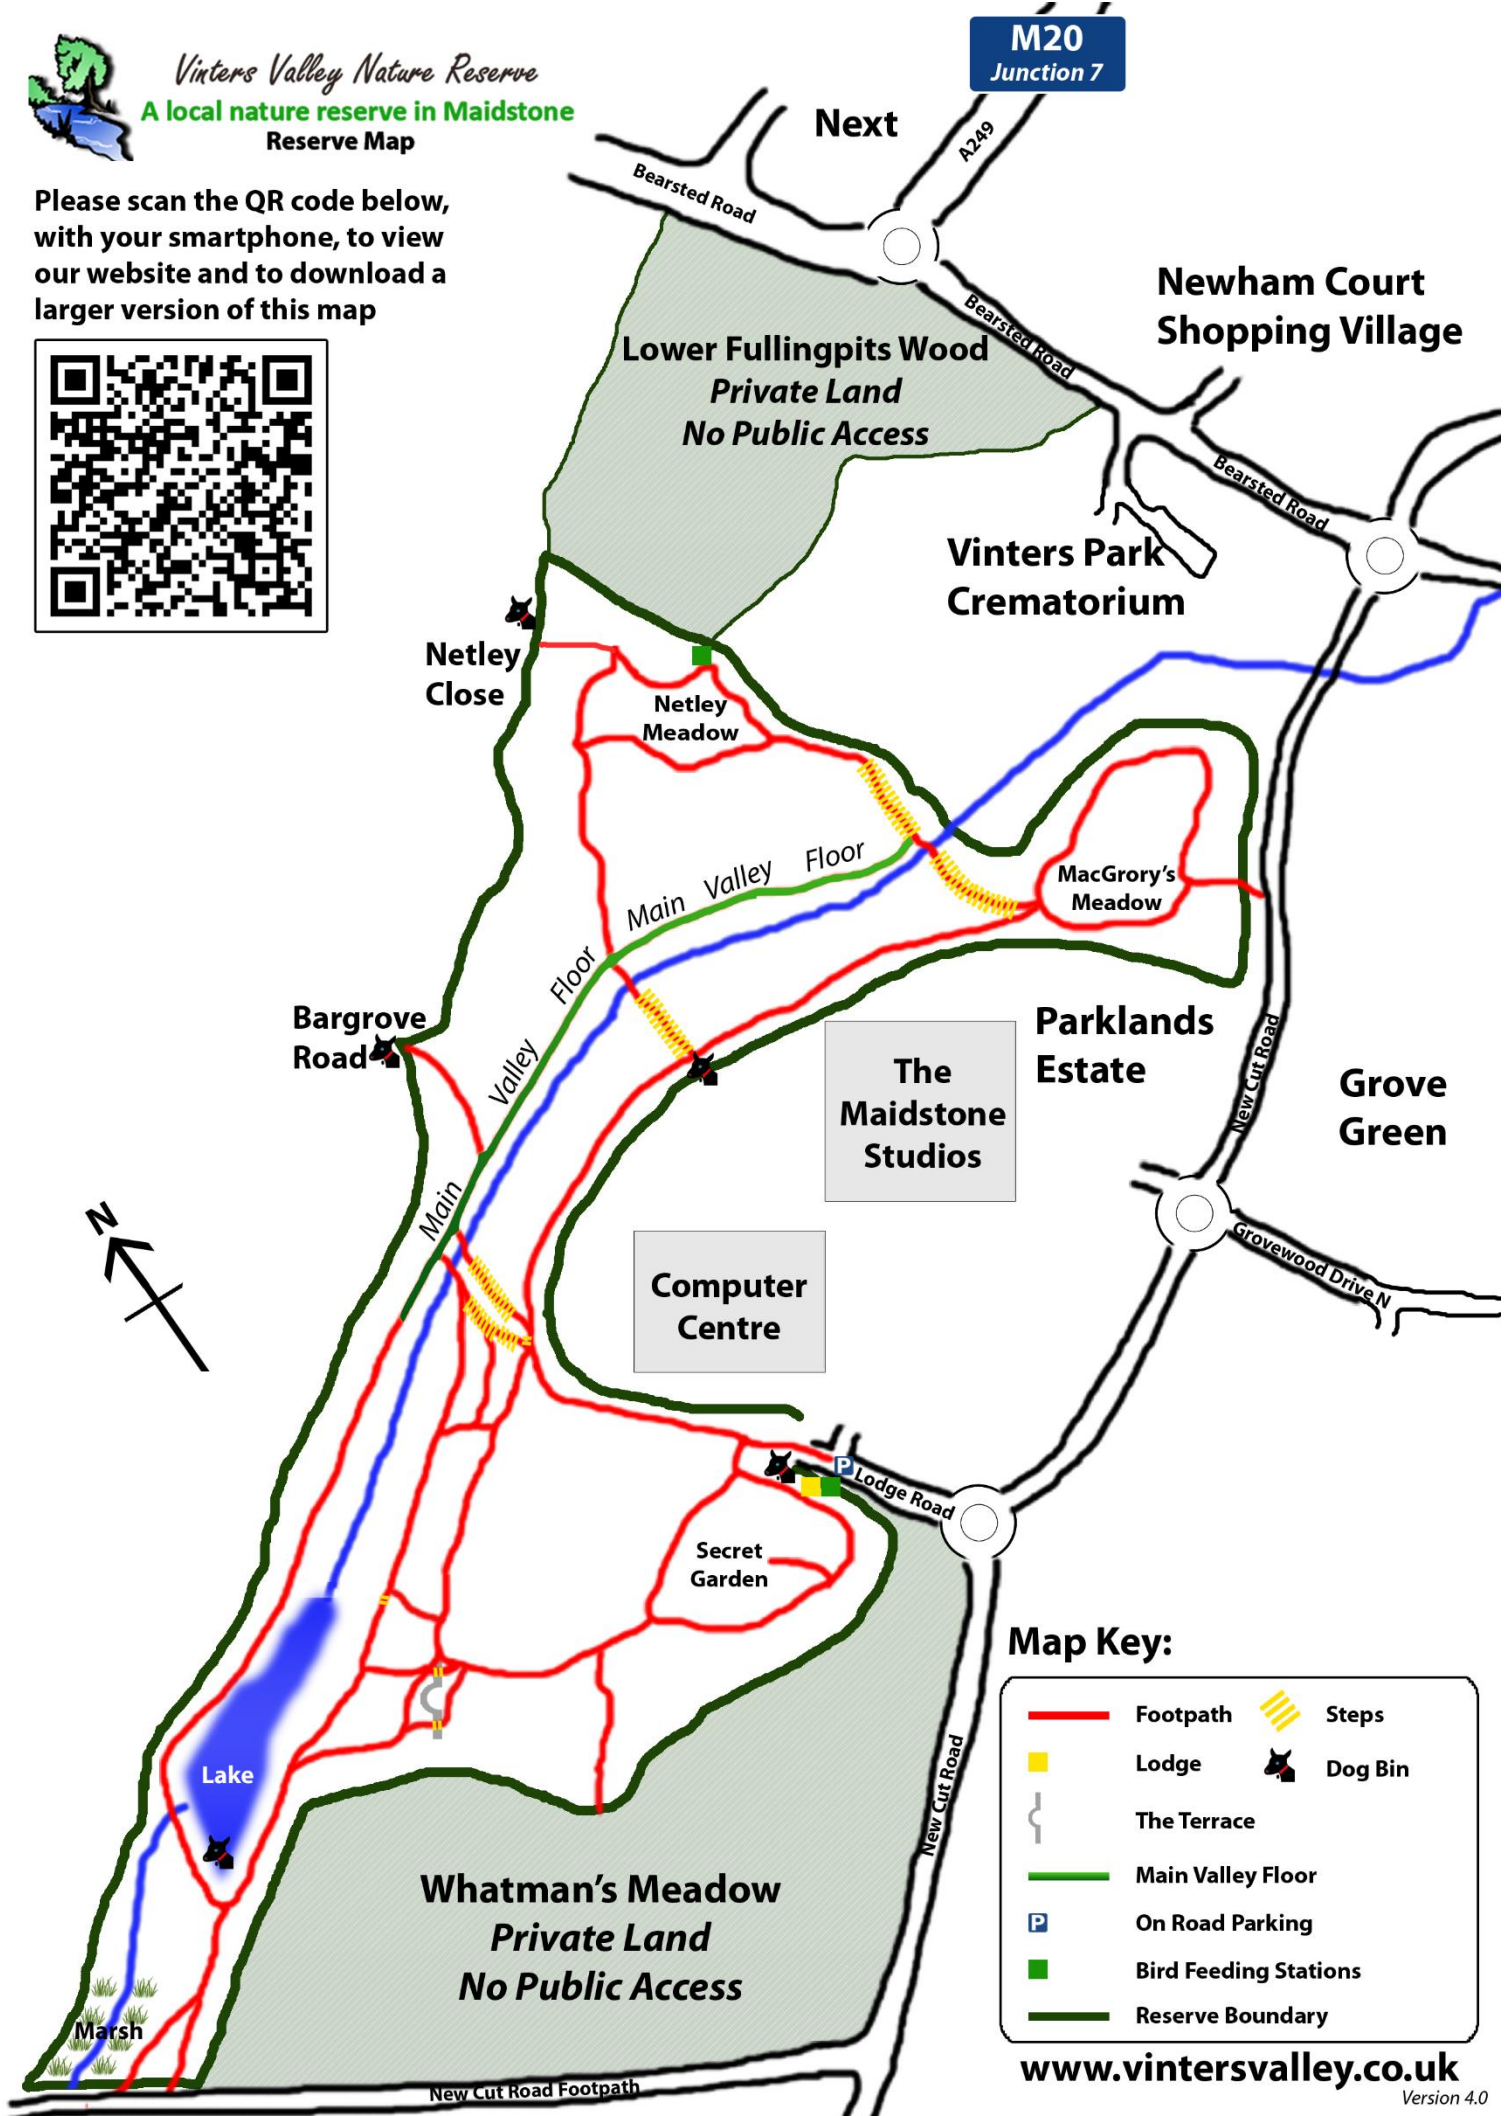

Vinters Valley Nature Reserve
A local nature reserve in Maidstone
Reserve Map

Please scan the QR code below, with your smartphone, to view our website and to download a larger version of this map

M20
Junction 7

Map Key:

	Footpath		Steps
	Lodge		Dog Bin
	The Terrace		
	Main Valley Floor		
	On Road Parking		
	Bird Feeding Stations		
	Reserve Boundary		

www.vintersvalley.co.uk

Version 4.0